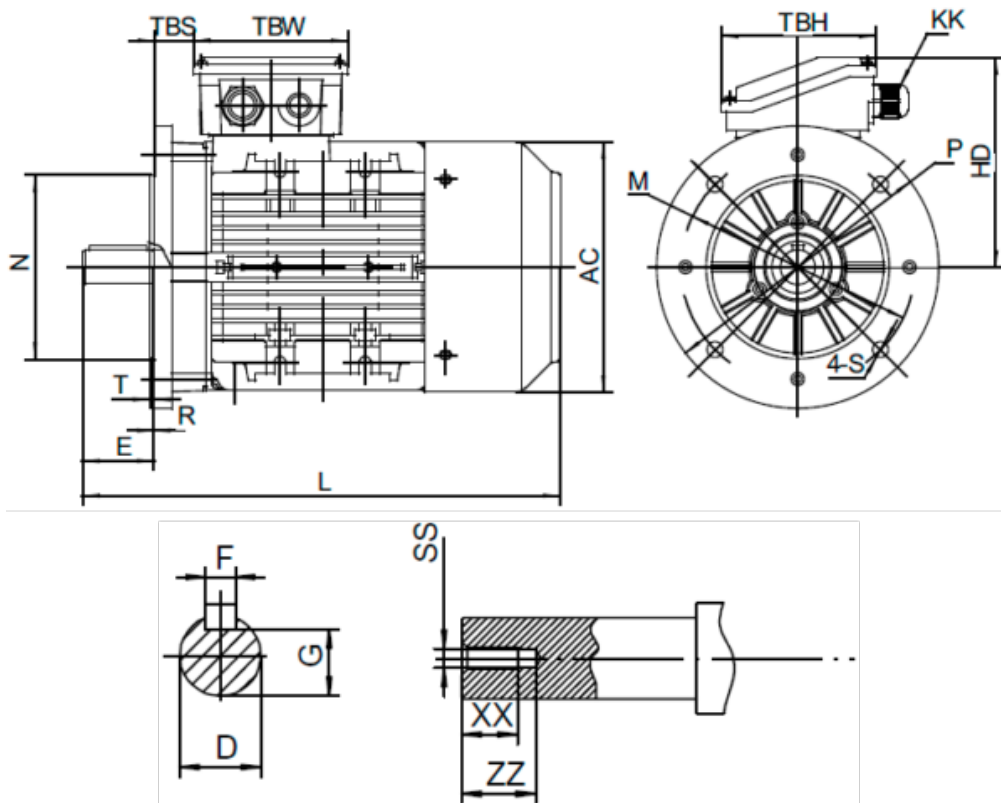

Data Sheet

Article number: 25160003761440

Description: Kleedrive T2A 801-6 0.37kw 900 rpm UL/CSA
3x230/400V 50HZ IP55 B5 PTO

Measures

AA = 160	L = 304	TBH = 109
AC = Ø157	M = Ø165	TBS = 26.5
AD = 214	N = Ø130	TBW = 109
D = Ø19	P = Ø200	XX = 16
E = 40	R = 0	ZZ = 21
F = 6	S = Ø12	
G = 15.5	SS = M6	
HD = 134	T = 3.5	